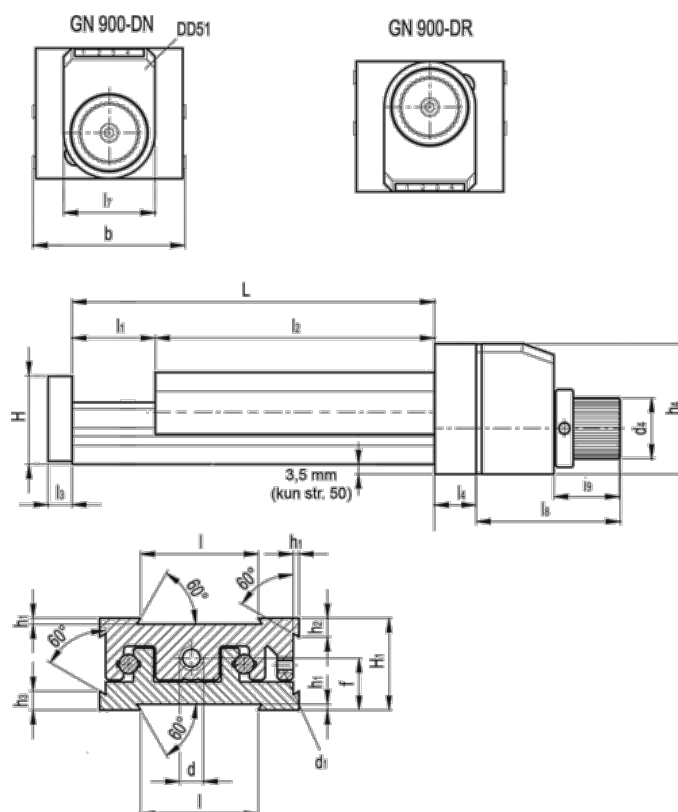

Data Sheet

Article number: 20776021

Description: Adjustable slide unit
GN 900-80-170-50-DR-1

Measures

b = 80	h2 = 10.0	l7 = 33
d = M8x1	h3 = 10.0	l8 = 55
d1 = M5	h4 = 51	l9 = 27
d4 = 22	l = 50	
f = 20.5	L - l1 = 170-50	
H = 35.5	l2 = 120	
h1 = 2.0	l3 = 8	
H1 = 36	l4 = 16	